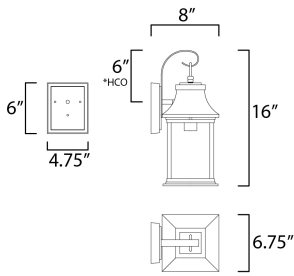

PRODUCT DESCRIPTION

Inspired by classic coach gas lanterns, the Vicksburg collection features die-cast aluminum construction finished in Black with Clear glass. The candle sleeves are done in a contrasting off-white finish to add dimension to the lantern. Available in numerous sizes and configurations including a handsome pocket wall.

MEASUREMENTS

- DIMENSION : 6.75" W x 16" H x 8" Ext
- BACK PLATE : 4.75" W x 6" H x 6" HCO
- HANGING WEIGHT : 4.1 lb

LAMPING

- INPUT VOLTAGE : 120V
- BULB : 1 x 60W Incandescent E26 Medium , 60W Total
- BULB INCLUDED : (Not Included)
- DIMMABLE : Yes
- LIGHTING_DIRECTION : Down

FINISHES OPTION

- Black (BK)

GLASS

Clear CL

MATERIAL

Aluminum, Glass

RATINGS

cETLus
Wet Location

ADDITIONAL

INSTALL UP/DOWN: Down
OPERATING TEMPERATURE:
-20°C (-4°F), 40°C (104°F)

Always consult a qualified electrician before installing any lighting product.